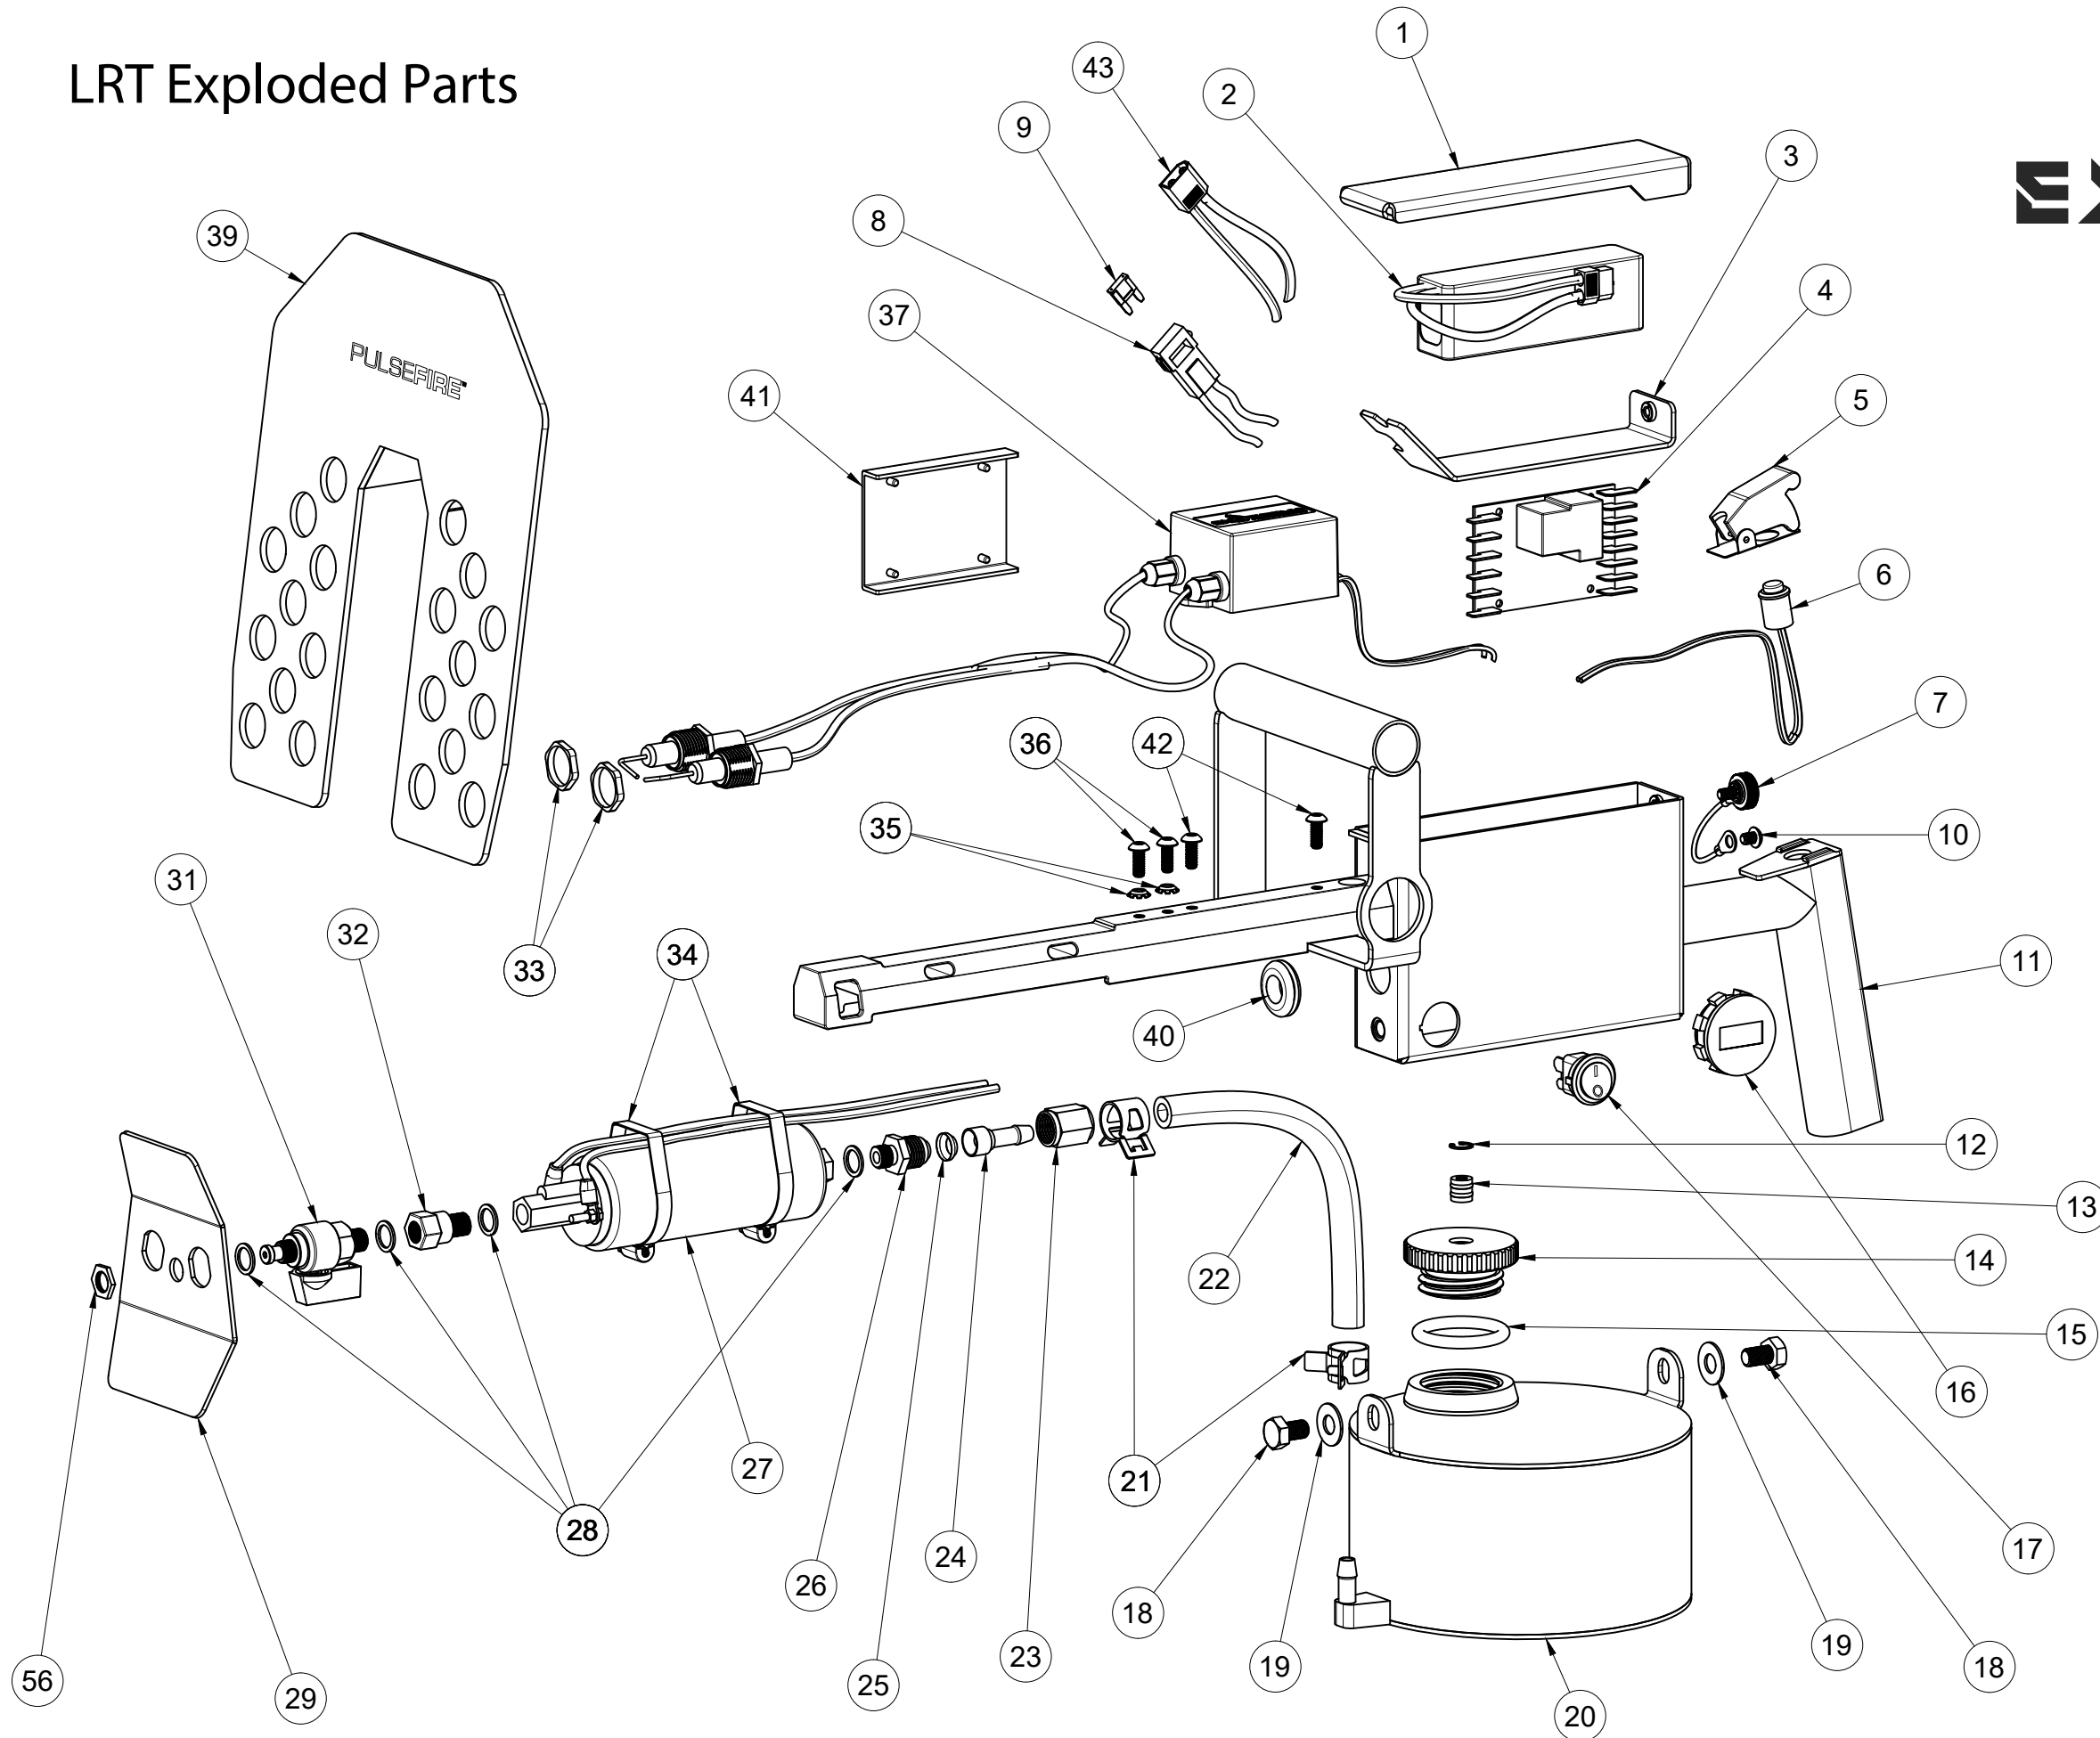

# LRT Exploded Parts

Item	Part Number
1	PART-LRT-LID-ODG
2	BATTERY-2200
3	PART-LRT-IBP
4	PART-PCBA
5	PART-SW-COVER
6	PART-SW-TRIG
7	THUMBSCREW-TETHER
8	PART-FUSEHOLDER
9	PART-FUSE
10	PART-SCREW-IBP
11	PART-LRT-WELDEDBODY-ODG
12	PART-SNAPRING-FUELCAP
13	PART-CV-CAP
14	PART-FUELCAP-ODG
15	PART-ORING-FUELCAP
16	PART-VOLT-GAUGE-ASM
17	PART-SW-4WP
18	PART-SCREW-FUEL-TANK
19	PART-WASHER-FUEL-TANK
20	PART-TANK-STD-ODG
21	PART-CLAMP-SPRING
22	PART-HOSE-VITON
25	PF-COPPER-SEALS-4
26	PART-37JIC-M10-ADAPTER
27	PART-FUELPUMP
28	PART-COPPERWASHER-M10
29	PART-NOZ-SHIELD
30	PART-NUT-NOZZLE
31	PF-NOZZLE-STANDARD
32	PART-CV-PUMP
33	PART-NUT-ELECTRODE
34	PART-CLAMP-PUMP
35	PART-WASHER-HEATSHIELD
36	PART-SCREW-HEATSHIELD
37	HVT-KIT
39	PART-LRT-HEATSHIELD-ODG
40	PART-GROMMET
41	PART-PCBA-COVER
42	PART-SCREW-HVT
43	PART-XT60-WIRES